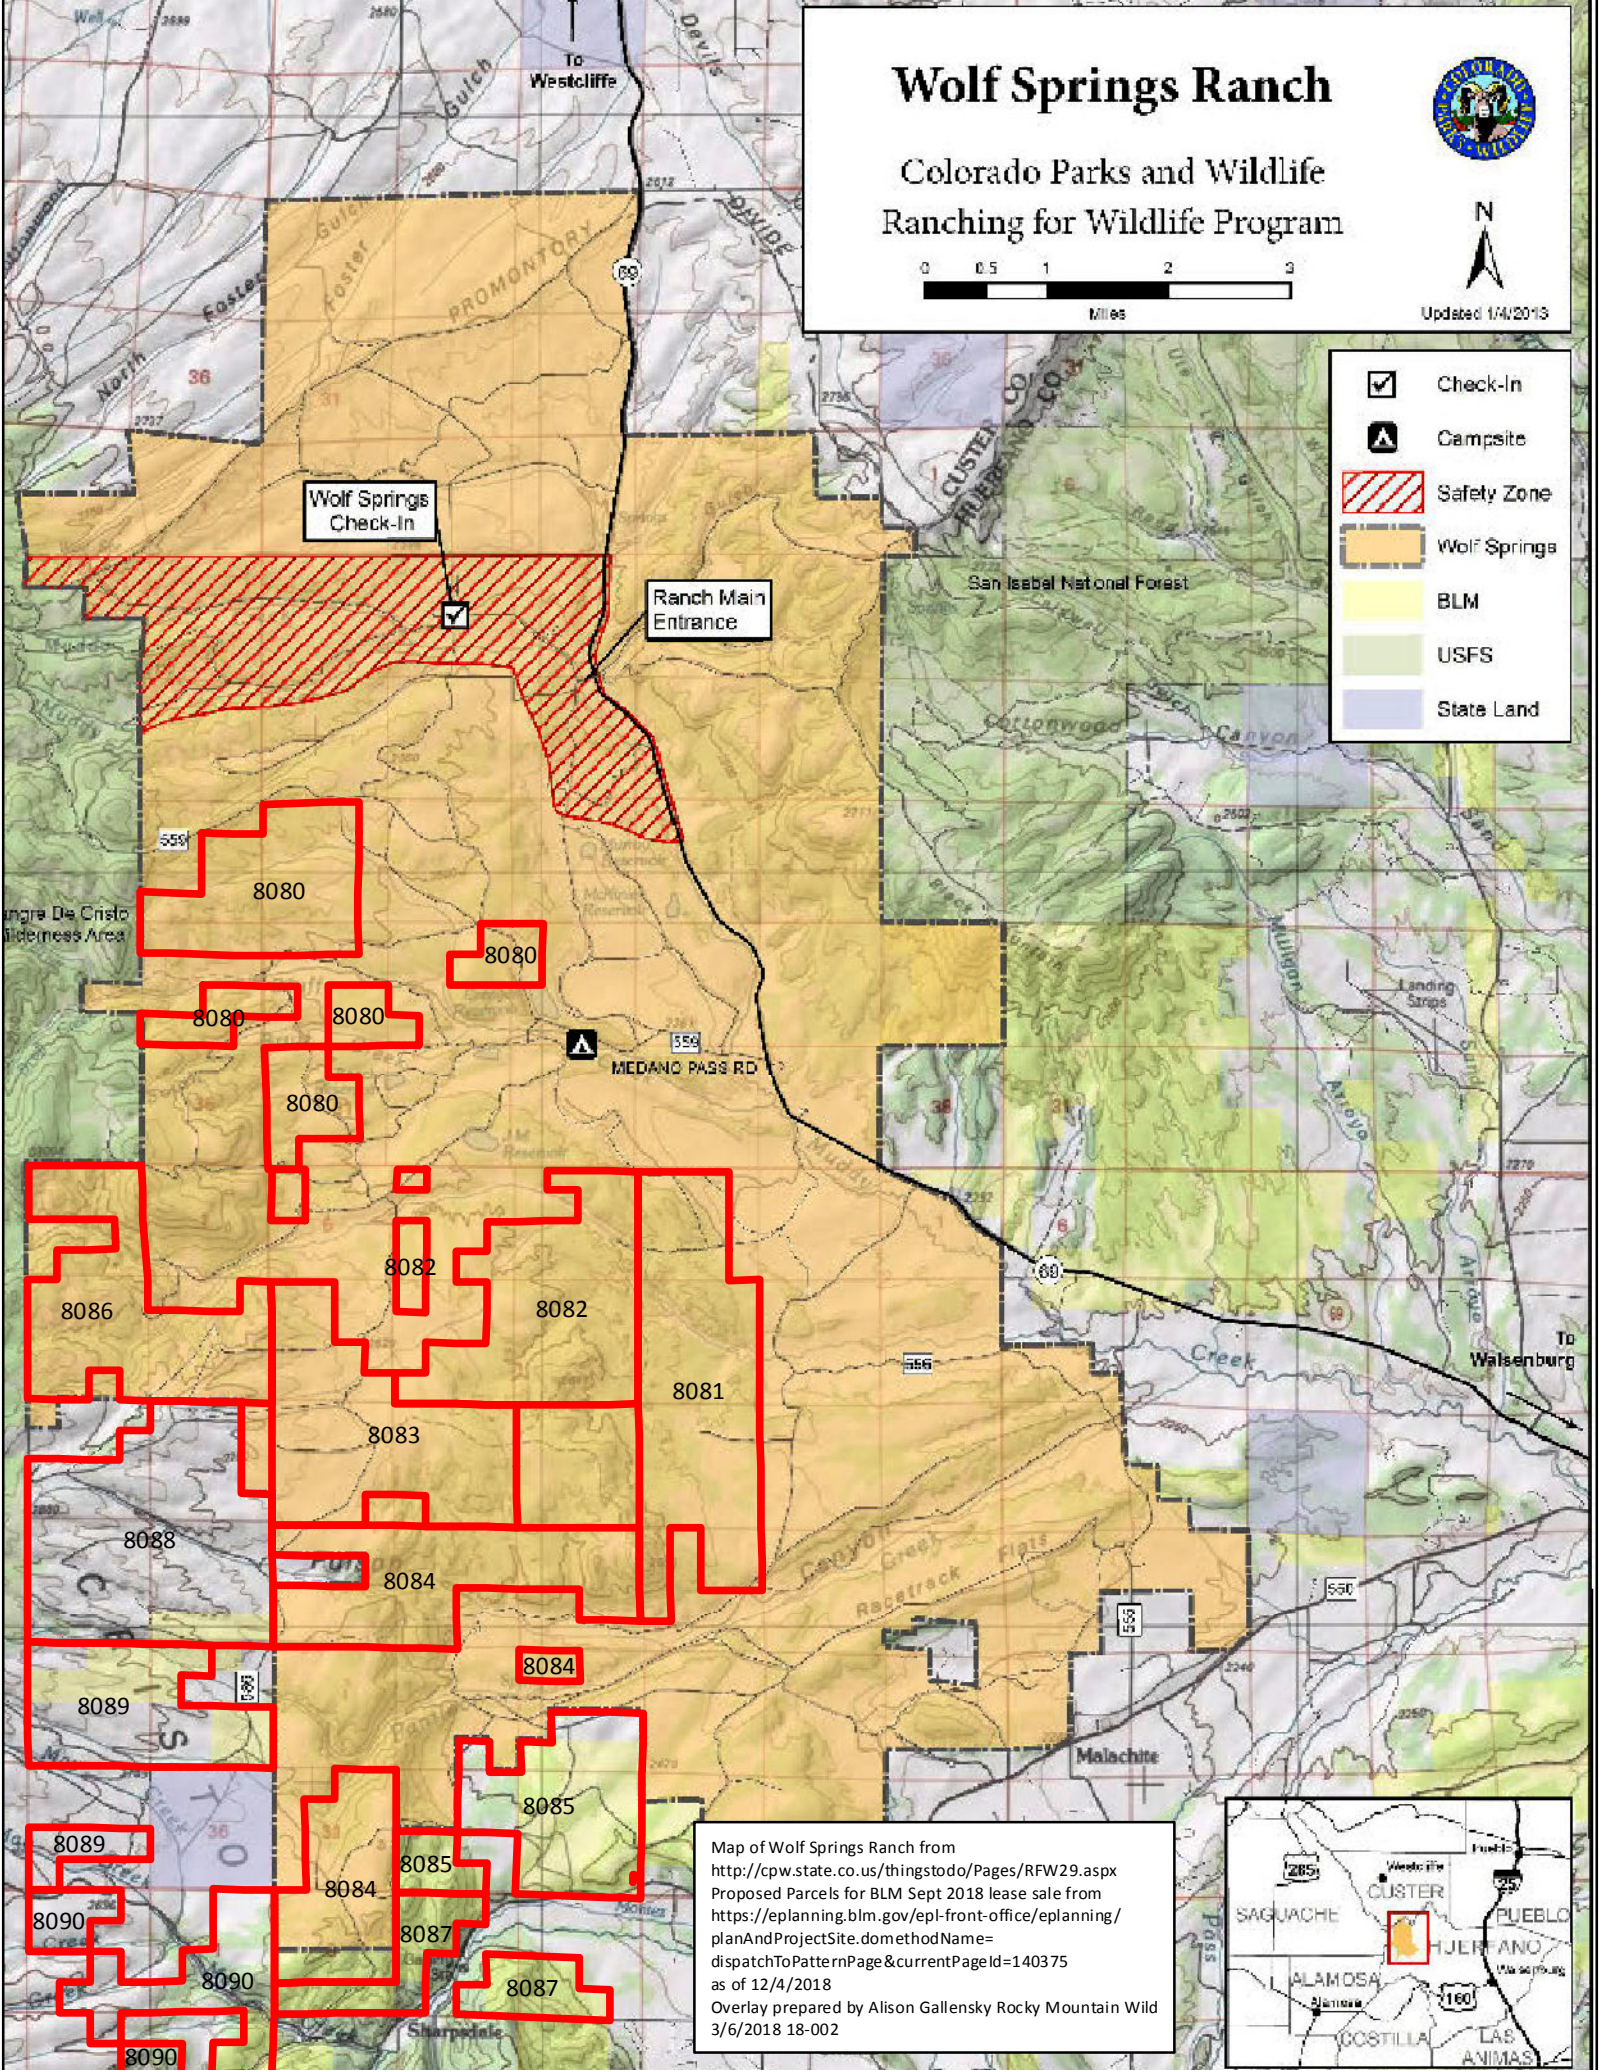

Wolf Springs Ranch

Colorado Parks and Wildlife
Ranching for Wildlife Program

Updated 1/4/2013

- Check-In
- Campsite
- Safety Zone
- Wolf Springs
- BLM
- USFS
- State Land

Wolf Springs Check-In

Ranch Main Entrance

Angre De Cristo Wilderness Area

San Isabel National Forest

Cottonwood Canyon

Arroyo

Creek

Racetrack Flats

Malachite

Sharpdale